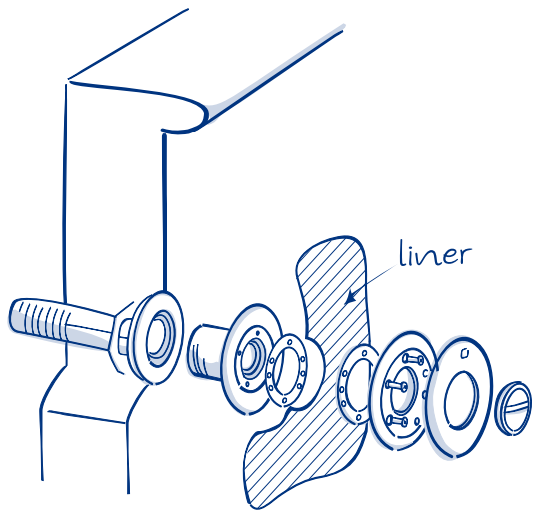

3

prefabricated polyester pool

4

prefabricated pool with liner

concrete pool with liner

5

01393

Ø38mm

concrete pool

00301

15658

15659