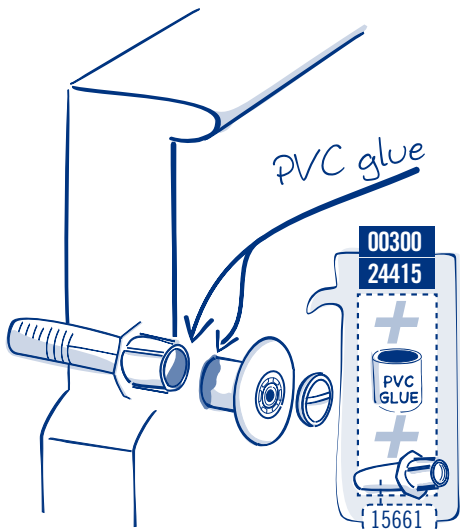

# 4

prefabricated pool with liner

concrete pool with liner

# 5

01393

Ø38mm

concrete pool

00301

15658

15659