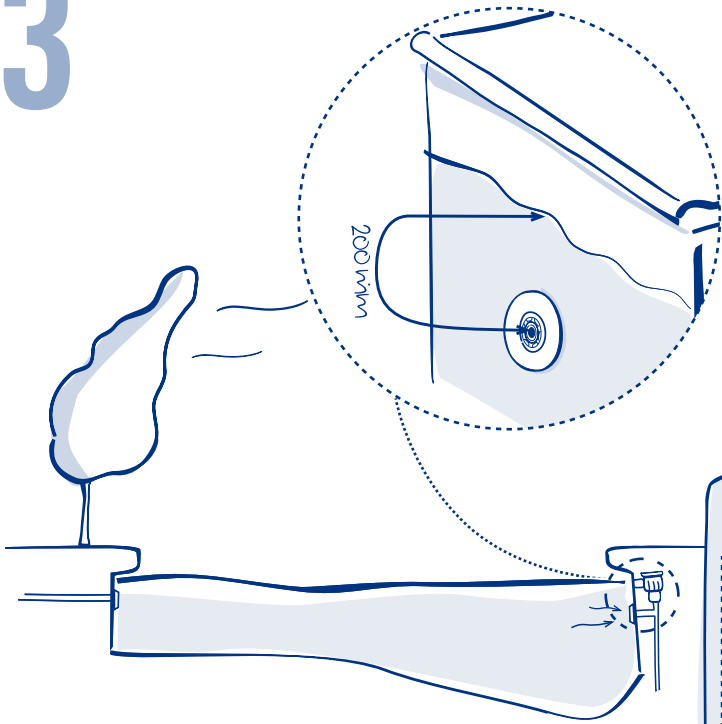

3

prefabricated polyester pool

4

prefabricated pool with liner

concrete pool with liner

5

01393

Ø38mm

concrete pool

00301

15658

15659