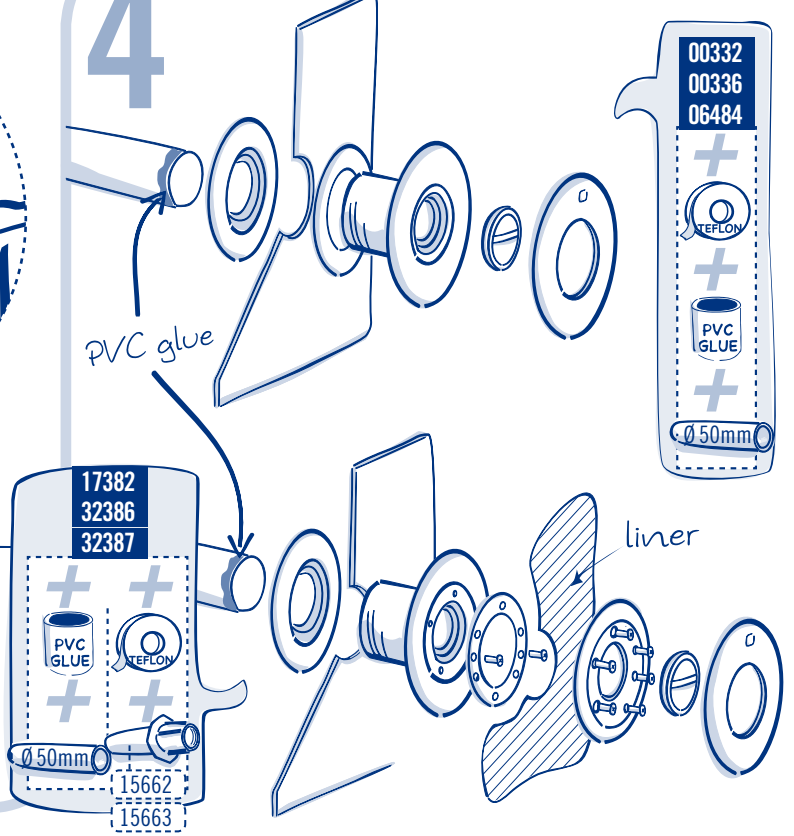

# 4

prefabricated pool with liner

concrete pool with liner

# 5

01393

Ø38mm

concrete pool

00301

15658

15659