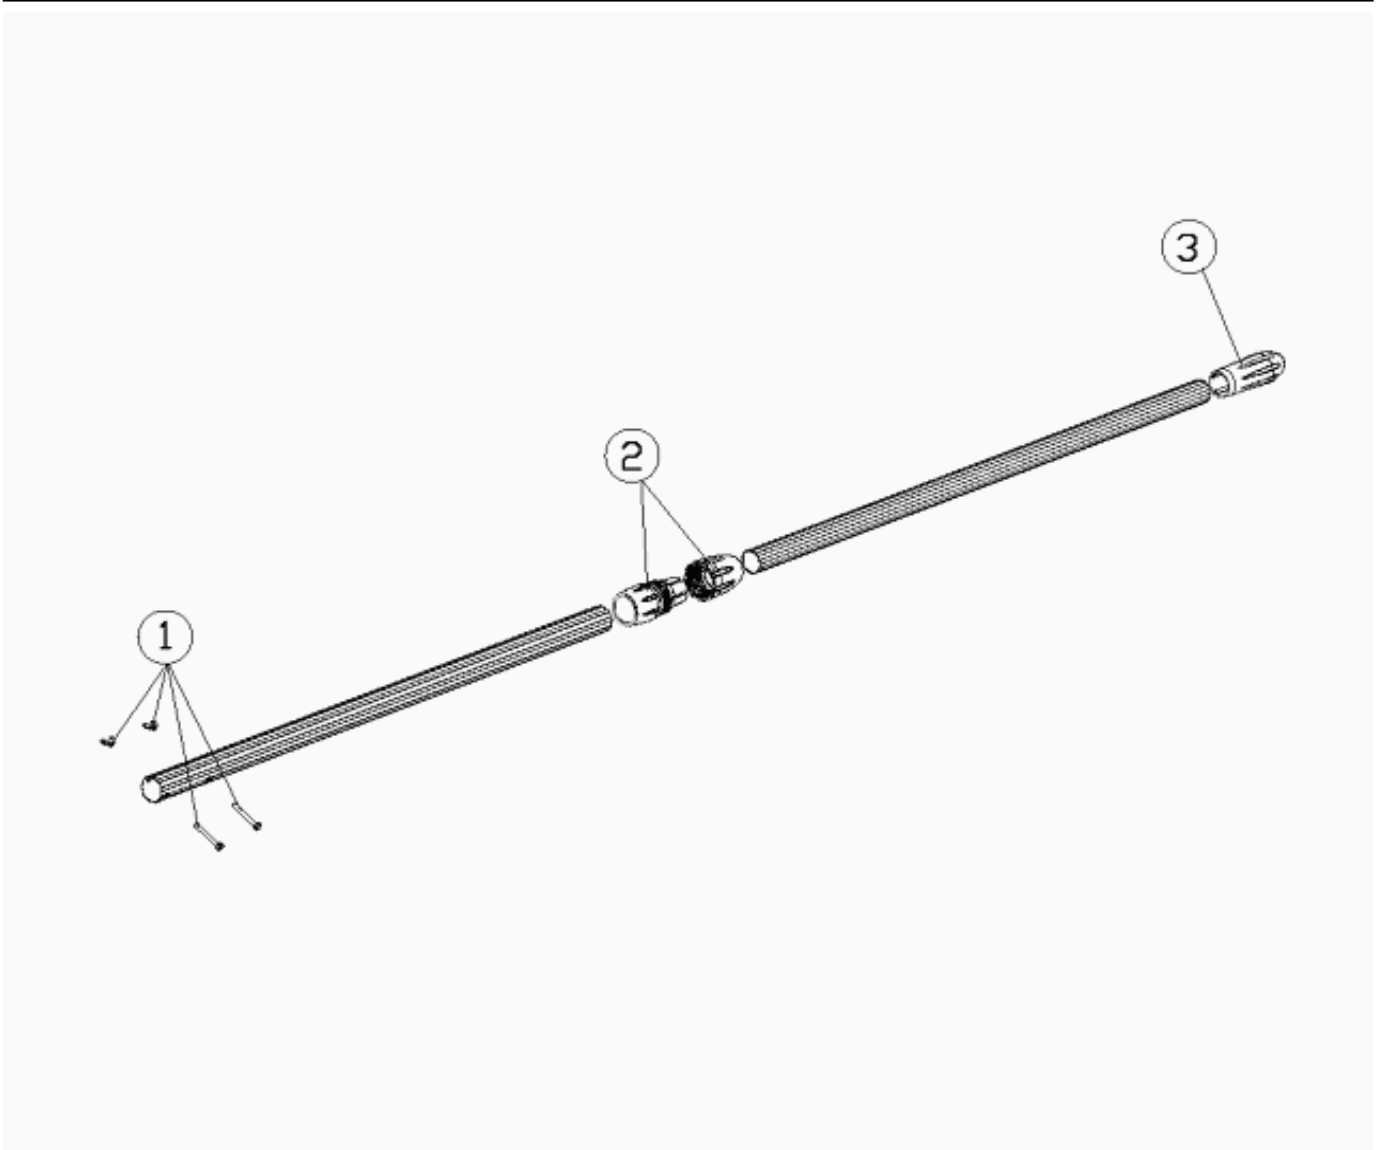

CODE **38422, 38423**

DESCRIPTION: **TELESCOPIC HANDRAIL CLIP CONNECTION-WALL BRACKETS**

ENGLISH

POS	CODE	DESCRIPTION	POS	CODE	DESCRIPTION
1	4406030102	HANDLE BUTTERFLY NUT & BOLTS	3	4406030001	HANDLE GRIP SHARK
2	4406030000	PEG AND RING NUT SHARK			