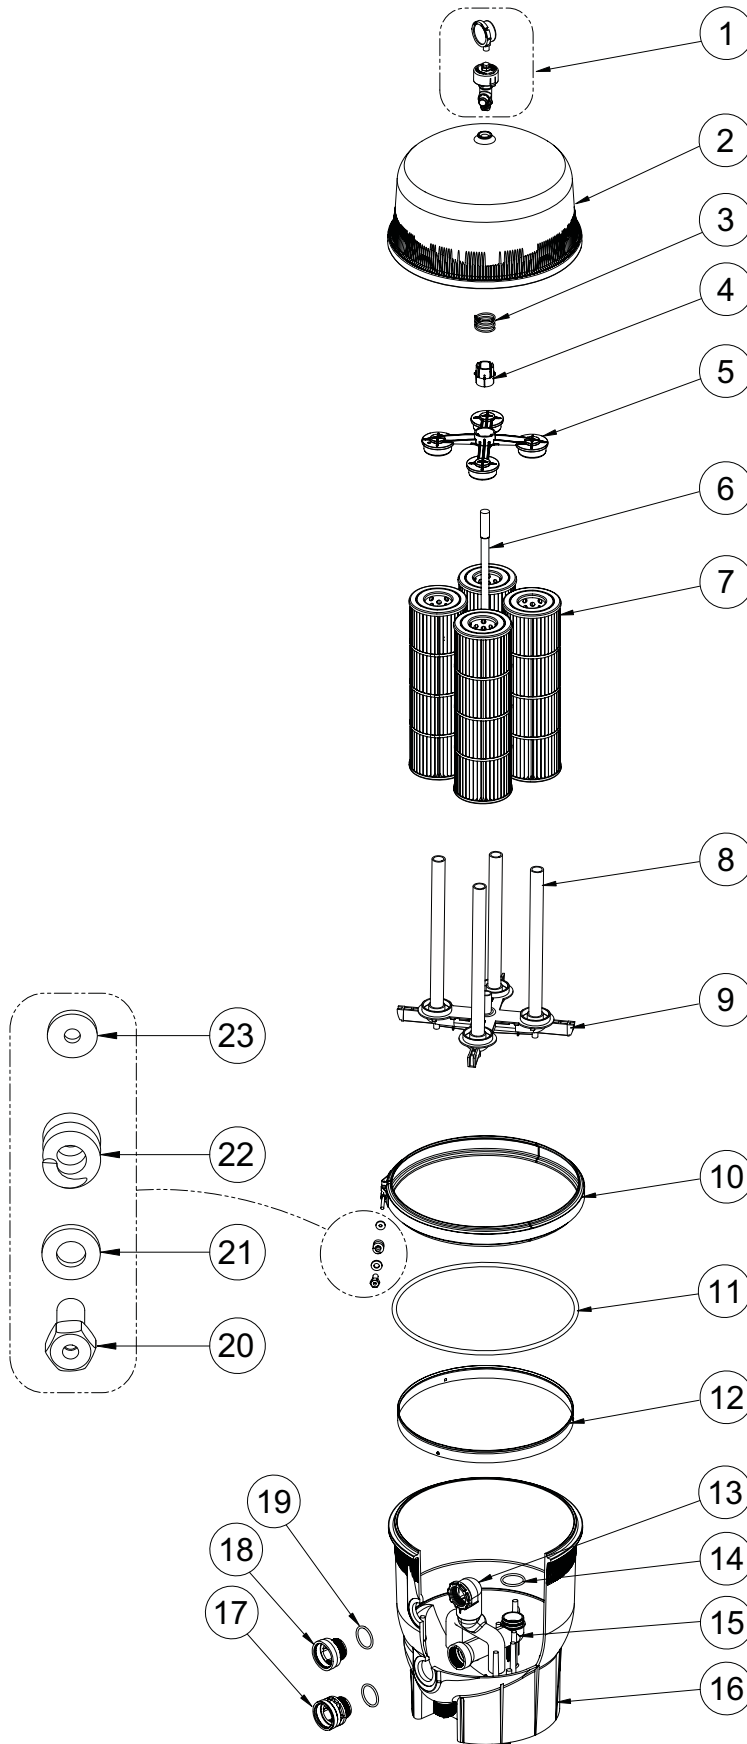

QUAD D.E.[®]

Replacement Parts

Filters

Filtration systems

Valves

Pumps

Motors

Cleaners

QUAD D.E.[®]

Replacement Parts

No.	Part No.	Description	Part No.	Includes
1	H-98220100	Air Relief Manual Valve Assembly		1
2	170024	Lid		1
3	G-17-8616	Spring		1
4	G-17-8576	Adaptor Short		1
5	G-17-0014	Top Manifold		1
6	G-17-0029	Air Bleeder - Tube Assembly		1
7	H-17-8654	Cartridge		1
8	195972E	Pipe 1" SCH40		1
9	170059	Bottom Manifold		1
10	53008602	Clamp		1
11	H-39010200	O-Ring		1
12	H-19-5339	Back Up Ring		1
13	196024	Inlet/Diverter Assembly		1
14	P-35-4571	O-Ring		1
15	G-17-8567	Bottom Pipe - Outlet		1
16	190089	Bottom Tank		1
17	178575	Bottom Bulkhead		1
18	H-19-4801	Top Bulkhead		1
19	H-86006900	O-Ring		1
20	H-19-4997	Nut		1
21	H-19-5611	Washer		1
22	H-19-5612	Spring		1
23	H-19-5610	Washer		1
	RE261071ND	Valve 2" 6-Way		1