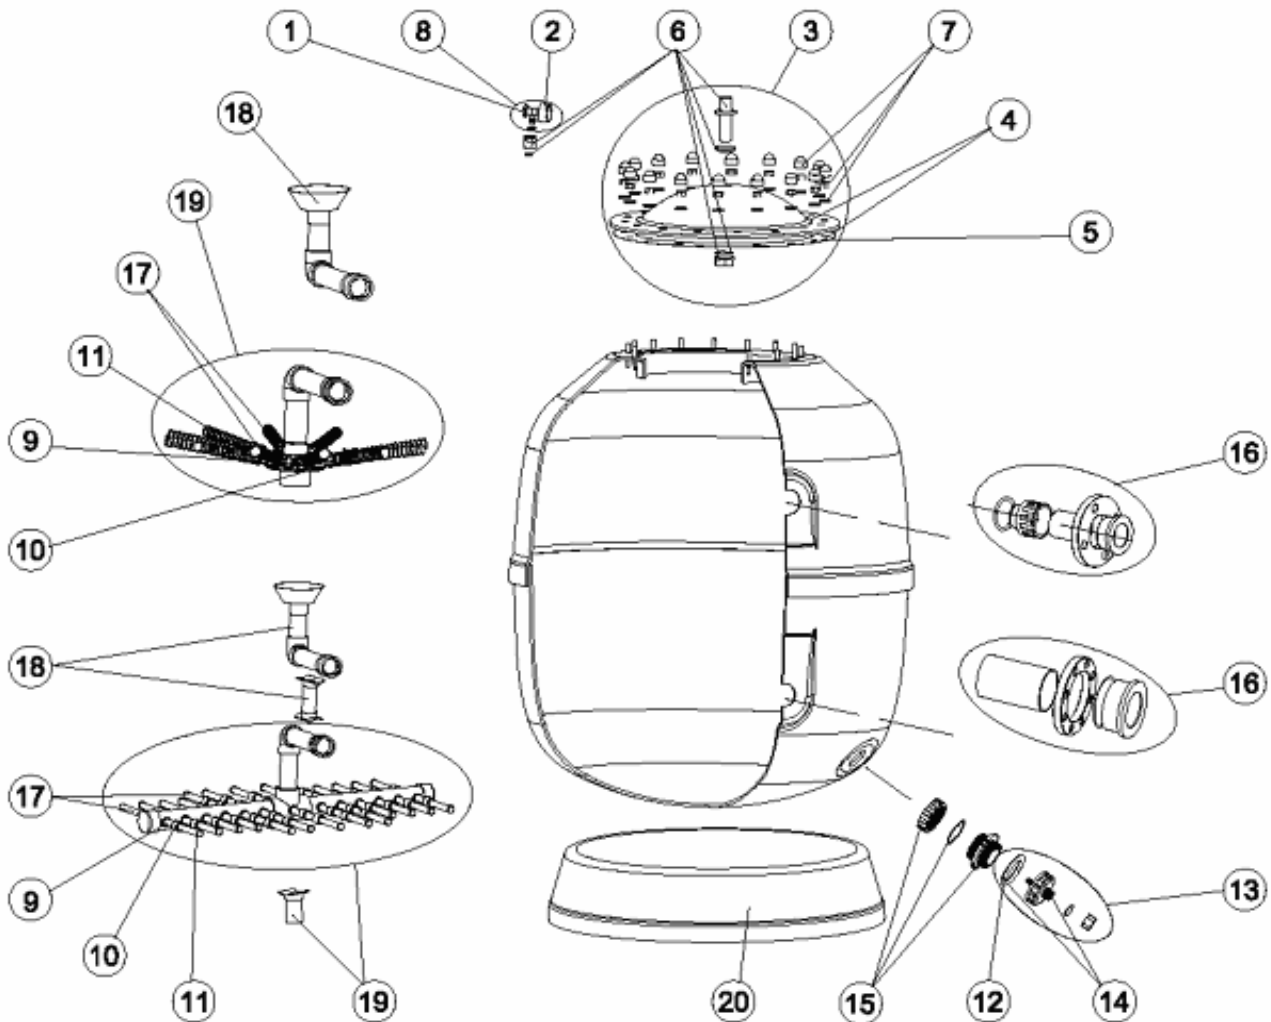

CODE

41304, 41305, 41306, 41307, 41308, 41309, 41310, 41311, 41312, 41313,
41314, 41315, 41316, 41317, 41318, 41319, 41320, 41321, 41322

DESCRIPTION: VESUBIO FILTER D. 1050 1200 1400 1600 1800 2000

ENGLISH

POS	CODE	DESCRIPTION	POS	CODE	DESCRIPTION
1	4404130107	ANONYMOUS CAP	16	* 4404260218	D. 90 - 3" OUTLET ASSEMBLY
2	4404010103	"PRESSURE GAUGE 1/8" 3 KG./CM"	16	* 4404260412	SET OUTLET D.110 VOLCANO
3	4404260207	FILTER LID UNIT	16	* 4404260413	SET OUTLET D.125 VOLCANO
4	4404260208	FILTER LID + GASKET	16	* 4404260414	SET OUTLET D.140 VOLCANO
5	4404160101	LID 'O' RING	16	* 4404260415	SET OUTLET D.160 VOLCANO
6	4404260210	PRESSURE GAUGE ANCHOR	17	* 4404260401	MANIFOLD ARM ASSEMBLY D. 950-1050
7	4404260211	FILTER LID BOLTS	17	* 4404260402	MANIFOLD ARM ASSEMBLY D. 1200
8	4404080104	COMPLETE PRESSURE GAUGE UNIT	17	* 4404260403	MANIFOLD ARM ASSEMBLY D. 1400
9	* 4404260419	"MANIFOLD ARM 1" 100 MM"	17	* 4404260404	MANIFOLD ARM ASSEMBLY D. 1600
10	* 4404260418	"UNION 1" 100 MM"	17	* 4404260405	MANIFOLD ARM ASSEMBLY D. 1800
11	* 4404300916	"MANIFOLD ARM 1" 225 MM"	17	* 4404260406	MANIFOLD ARM ASSEMBLY D. 2000
11	* 4404290109	"COLLECTOR ARM 1" 265 MM"	18	* 4404160003	DIFFUSER ASSEMBLY D. 63 - 1050
12	4404180108	FILTER FLAT GASKET	18	* 4404160004	DIFFUSER ASSEMBLY D. 75 - 1050
13	4404180114	SAND PURGE 2"	18	* 4404160005	DIFFUSER ASSEMBLY D. 90 - 1050
14	4404290106	SCREWDISCHARGE PORT EXTEROR	18	* 4404160006	DIFFUSER ASSEMBLY D. 75 - 1200
15	4404260501	BUSH FOR DISCHARGE	18	* 4404160007	DIFFUSER ASSEMBLY D. 90 - 1200
16	* 4404260420	SET OUTLET D.63 VOLCANO	18	* 4404160008	DIFFUSER ASSEMBLY D. 75 - 1400
16	* 4404260421	SET OUTLET D.75 VOLCANO	18	* 4404160009	DIFFUSER ASSEMBLY D. 90 - 1400
18	* 4404160010	DIFFUSER ASSEMBLY D. 110 - 1400	19	* 4404160029	COLLECTOR ASSEMBLY D. 110 - 1400