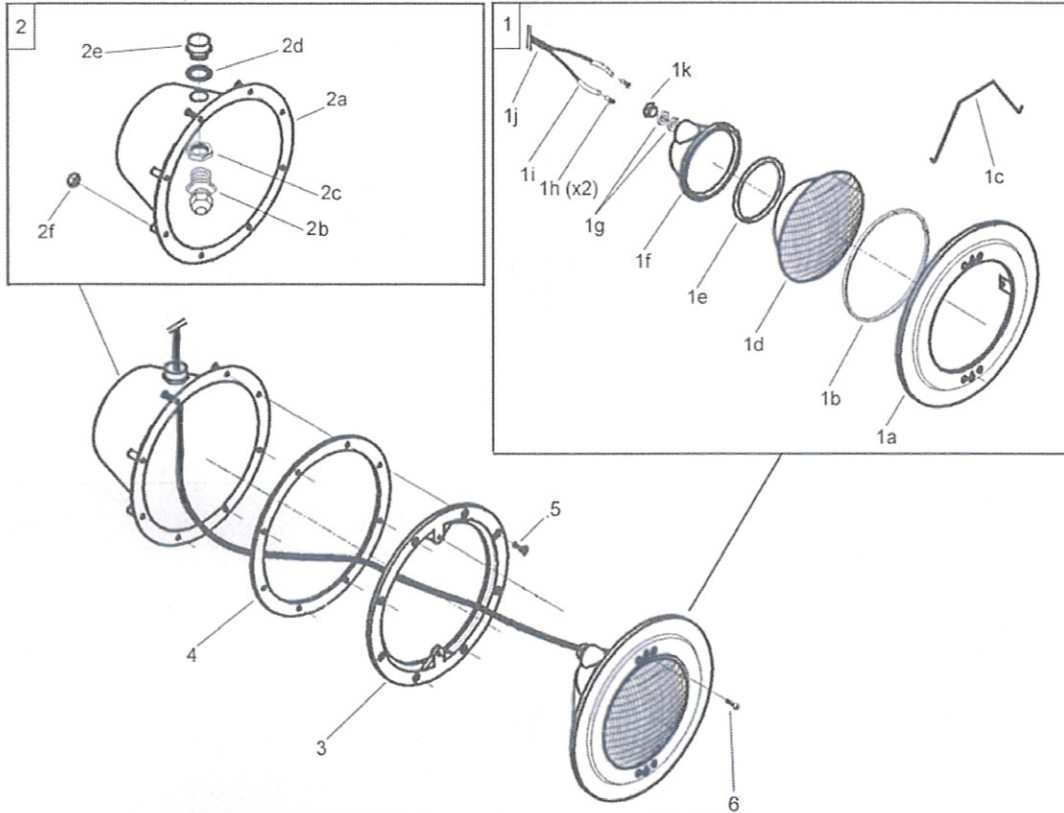

RESERVDELSLISTA / SPARE PARTS LIST

Belysning typ 300A/CA
 Light type 300A/CA
 Artnr / Item no. : 12250, 12270

Pos	Part no	Description
1	12251	Light unit complete
1a	122716	Front ring
1b	122721	U-list PVC L=0,55m
1c	122731	Wire clamp
1d	12300	Light sealed beam 12V/300W
1e	122724	O-ring
1f	122730	Lamp cap
1g	122732	Gasket
1h+1i+1j	123601	Cable 2,5m with ringterminals
1j	12360	Cable 2x4mm ² , per meter
1k	122733	Nipple PG16, brass
2	12252	Niche complete type 300A
2	12253	Niche complete type 300CA
2a	12252001	Niche 300A
2a	12253001	Niche 300CA
2b	122727	Cable bland PG16
2c	1227152	Counter nut PG16
2d	1227153	Washer, copper
2e	1227151	Nipple, brass
2f		Nuts
3	122714	Sealing ring for niche 300CA
4	122710	Gasket for niche 300CA
5	1227052	Set of screws for 300CA
6	1227050	Set of screws for 300A (M5x50)
6	1227051	Set of screws for 300A (M5x100)