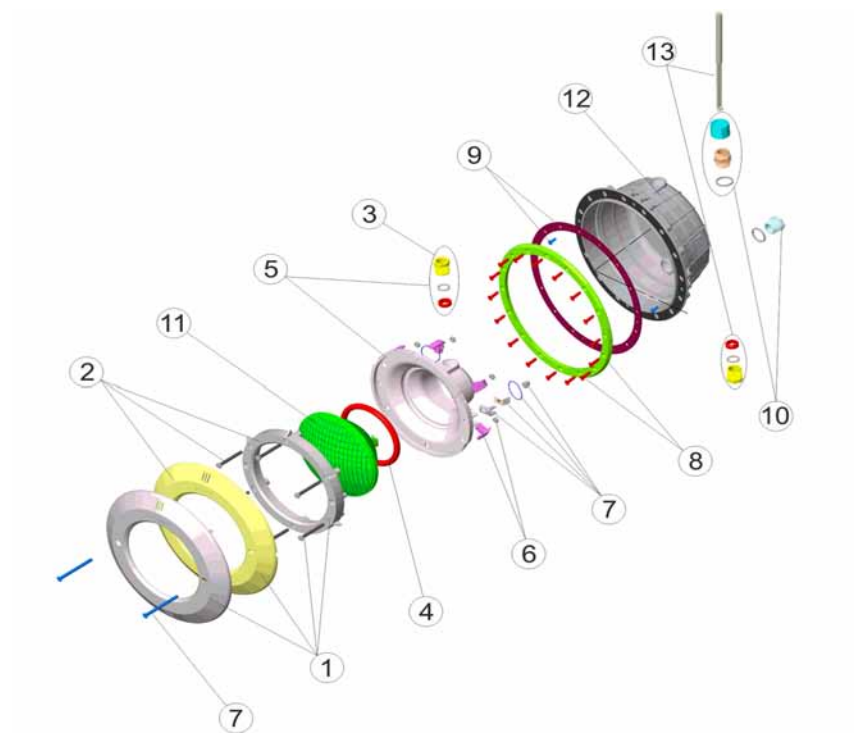

POOL LIGHTING & ORNAMENTAL FEATURES

Underwater Light 300W

Pos.	Description	Discount group	Code	Unit £
1	S.S. FACEPLATE AND SECURING RING 8	A	4403010301	50.00
2	WHITE FACEPLATE	A	4403010302	23.00
3	PACKING GLAND M-25	A	4403010312	3.00
4	LIGHT O RING	A	4403010304	15.00
5	BACK COVER	A	4403010305	28.00
6	LIGHT FIXING CLIP	A	4403010306	6.00
7	FIXING SET UNDERWATER LIGHT	A	4403015002	16.00
8	LIGHT RIM	A	4403012411	18.00
9	LIGHT ADHESIVE GASKET	A	4403012412	21.00
10	BODY PACKING GLAND M-25	A	4403010313	4.50
11	LIGHTBULB	A	00370	38.00