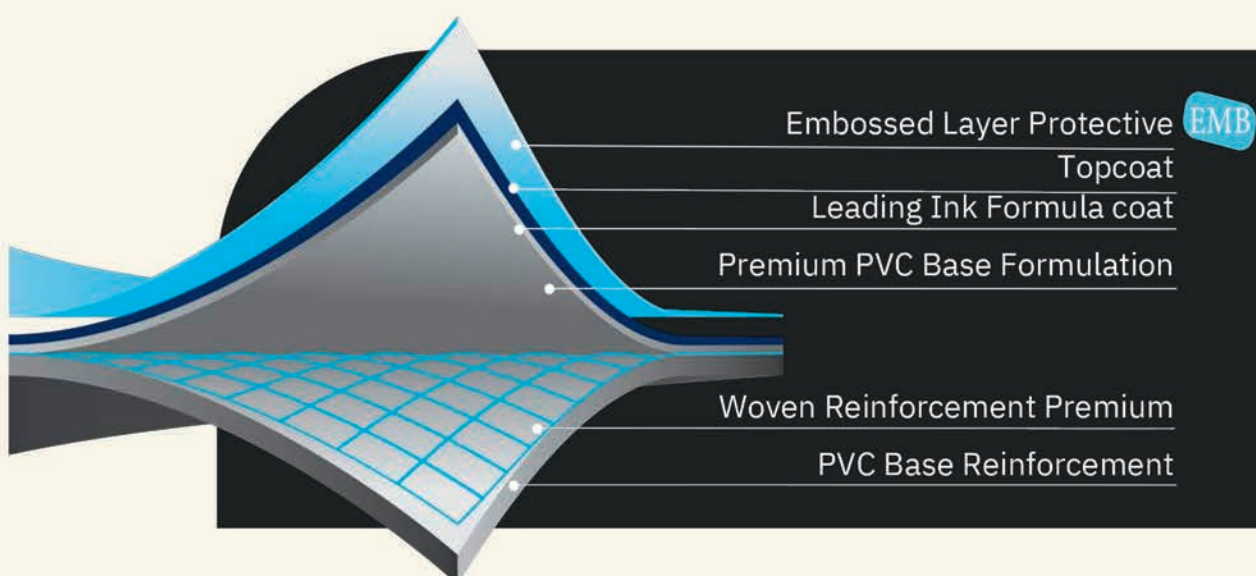

REINFORCED MEMBRANE

VERSATILE, RELIABLE AND PRINTED

The CGT reinforced membrane material is made of two layers of premium PVC film, reinforced with a woven polyester mesh.

This combination of engineered construction, technical performance and innovative design ensures the perfect fit for your pool.

CGT MEMBRANES ADVANTAGES

- Industry leading UV defense.
- Unparalleled bleach resistant formula achieves the lowest fading levels in the industry.
- Engineered specific protective topcoat to safeguard against stains and print wear.
- High resistance against material cracking.
- Superior handling for easy installation.
- 1.8mm thick 3D material allowing overlap welding and butt welding.

CGT MEMBRANES COMPOSITION